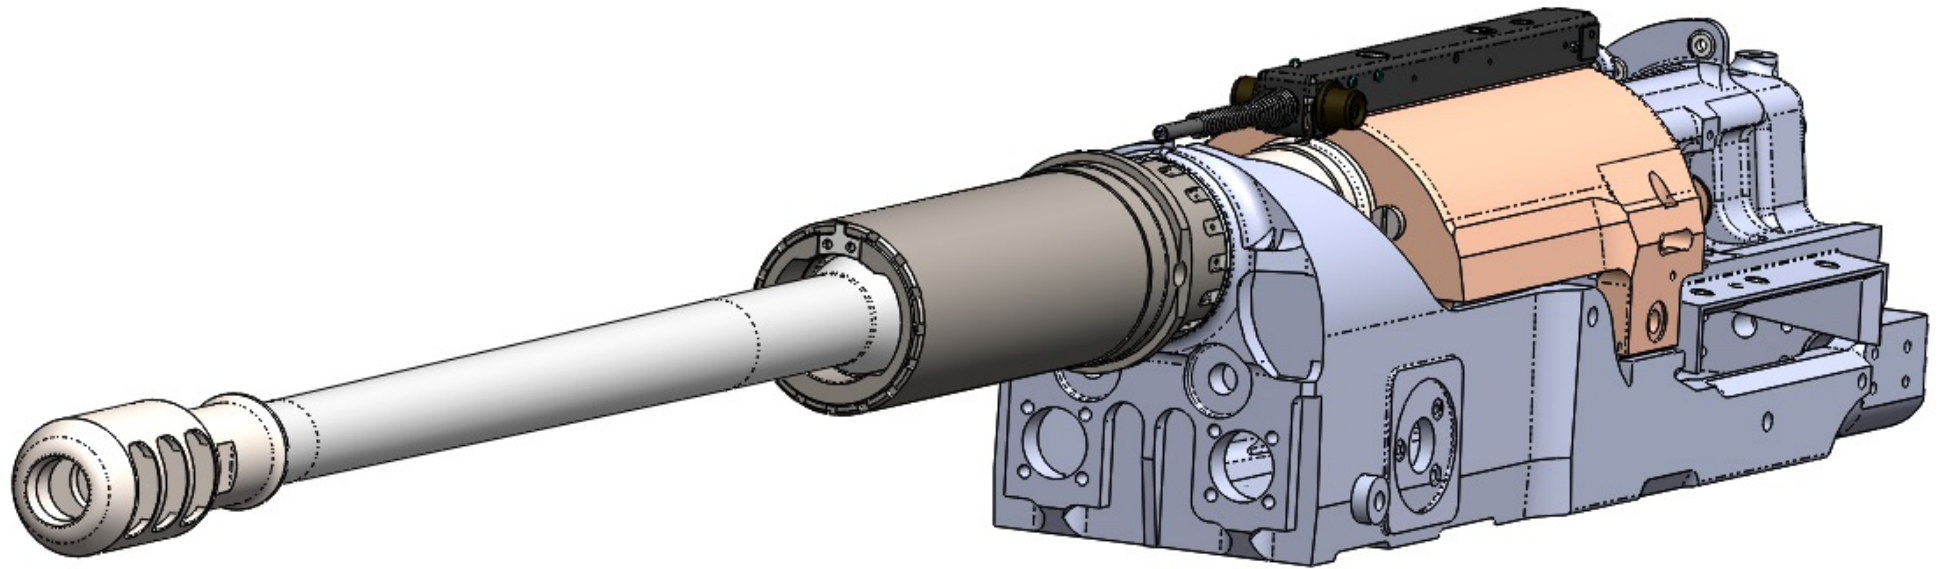

# VENOM 30 mm Gun

Focused Technology - Skilled Engineering

## SPECIFICATIONS

- Calibre: 30 mm x 113 mm
- Range: 2000 m - Effective
- Rate of fire: Operator selectable
  - Single Shot
  - 200 - 240 spm
  - 1,200 -1,400 spm
- Gun mass: 100 kg (220 lb)
- Barrel length: 1,4 m
- Overall Length: 2.04 m
- Height: 240 mm
- Width: 235 mm
- Barrel weight: 15.5 kg
- Muzzle velocity: 780 - 800 m/s
- Recoil load: 31.6 kN max
- Cocking System: Mechanical & Electrical
- Firing System: Electrical: 28 V DC

## DESCRIPTION

VENOM is a derivative of the world famous ADEN 30mm and is a gas operated, electrically primed revolver gun. Configuration is similar to ADEN but with a lengthened barrel for optimised velocity, a muzzle break for reduced recoil force and a barrel aligned recoil buffer for improved accuracy.