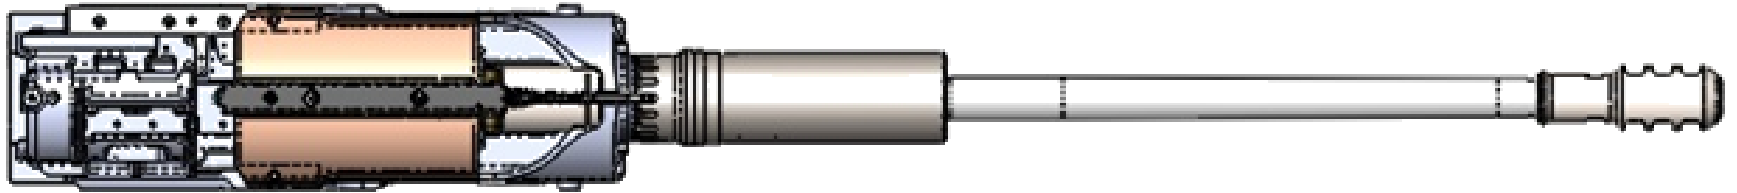

# VENOM 30 mm Gun

Focused Technology - Skilled Engineering

## SPECIFICATIONS

- Calibre: 30 mm x 113 mm
- Range: 2000 m - Effective
- Rate of fire: Operator selectable
  - Single Shot
  - 200 - 240 spm
  - 1,200 -1,400 spm
- Gun mass: 100 kg (220 lb)
- Barrel length: 1,4 m
- Overall Length: 2.04 m
- Height: 240 mm
- Width: 235 mm
- Barrel weight: 15.5 kg
- Muzzle velocity: 780 - 800 m/s
- Recoil load: 31.6 kN max
- Cocking System: Mechanical & Electrical
- Firing System: Electrical: 28 V DC

## DESCRIPTION

VENOM is a derivative of the world famous ADEN 30mm and is a gas operated, electrically primed revolver gun. Configuration is similar to ADEN but with a lengthened barrel for optimised velocity, a muzzle break for reduced recoil force and a barrel aligned recoil buffer for improved accuracy.