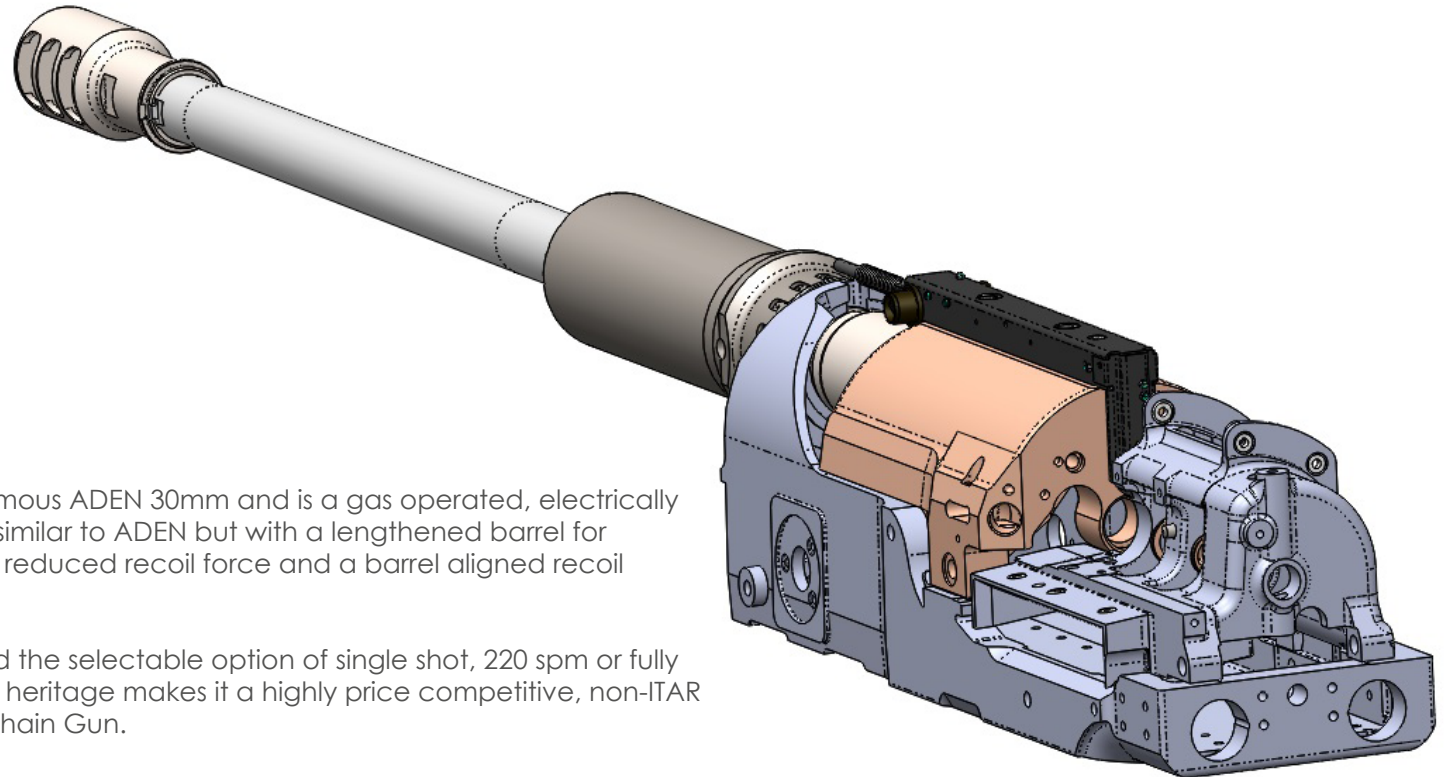

VENOM 30 mm Gun

DESCRIPTION

VENOM is a derivative of the world famous ADEN 30mm and is a gas operated, electrically primed revolver gun. Configuration is similar to ADEN but with a lengthened barrel for optimised velocity, a muzzle break for reduced recoil force and a barrel aligned recoil buffer for improved accuracy.

With an effective range to 2000 m and the selectable option of single shot, 220 spm or fully automatic 1,300 spm, VENOM's ADEN heritage makes it a highly price competitive, non-ITAR restricted alternative to the M230 LF Chain Gun.

Designed for Turret, Remote Weapon Mount and Naval installations, VENOM is compatible with all NATO standard ADEN/DEFA 30 x 113mm ammunition as well as the M788 and M789 variants.

VENOM is another AEI Systems in-house design and manufactured to aircraft standard